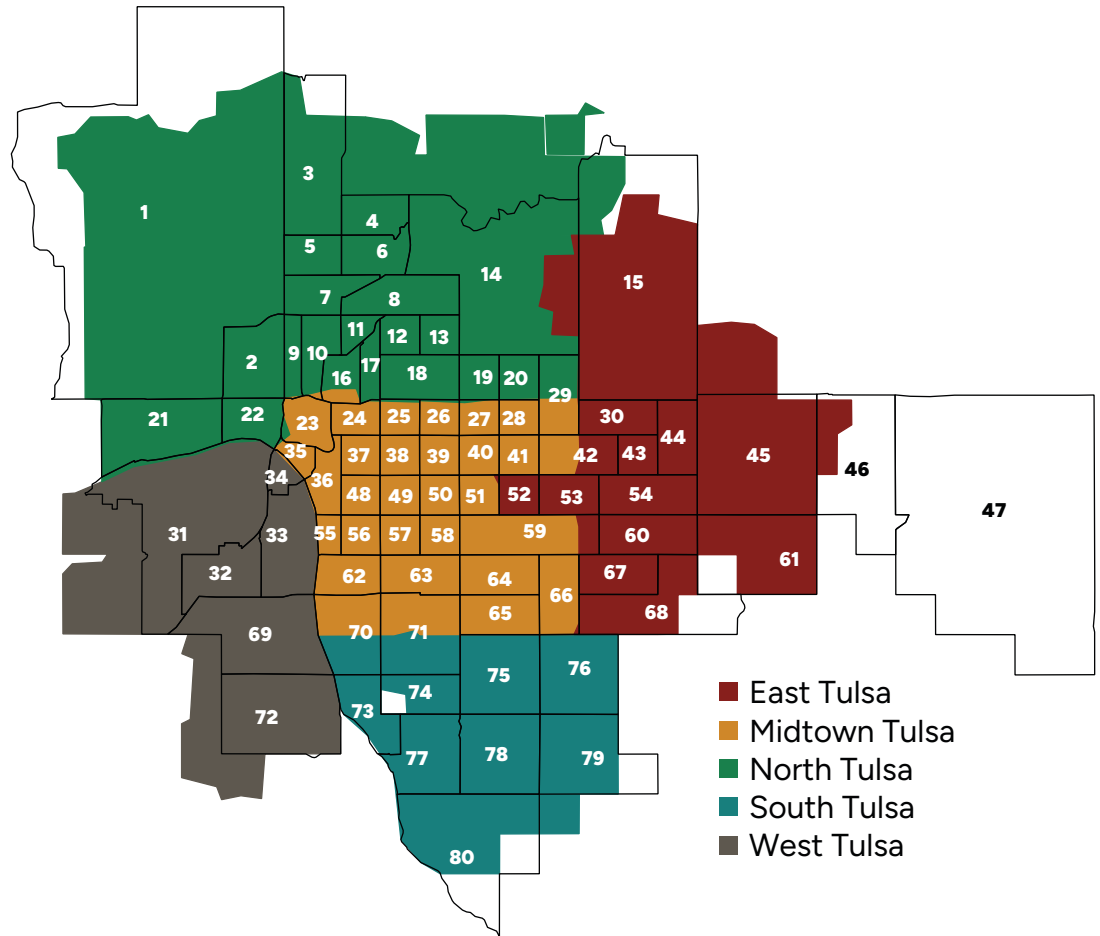

TULSA EQUALITY INDICATORS REGIONS WITH OVERLAY OF CITY OF TULSA NEIGHBORHOOD CONDITIONS INDEX NEIGHBORHOOD STATISTICAL AREAS

This map shows the boundaries of the 80 Neighborhood Statistical Areas defined by the City of Tulsa's Neighborhood Conditions Index (NCI) in relation to Equality Indicator regions.

While Tulsa Equality Indicators regions are based on zip codes, NCI areas are based on census tracts, producing boundary lines that don't necessarily align. NCI regions 46 and 47 are located within large zip codes that are associated primarily with other incorporated places.

The NCI provides detailed demographic and socioeconomic data as well as information about land use, transportation, economic development, access to social and cultural opportunities, public services and much more for every Tulsa neighborhood.

Learn more Tulsa's Neighborhood Conditions Index and access reports at <https://tulsaplanning.org/neighborhoods/nci/>.

Map Label Neighborhood Statistical Area

1	Osage Hills	21	Charles Page	41	Leisure Lanes	61	Stone Ridge
2	Gilcrease Hills	22	Irving	42	Metcalfe-Magic Circle	62	South Brookside
3	Chamberlain	23	Downtown	43	Cooper	63	Patrick Henry
4	North Ridge	24	Pearl	44	Tower Heights	64	Park Plaza
5	Walt Whitman	25	Kendall-Whittier	45	East Woods	65	Sungate
6	Flat Rock Creek	26	Turner Park	46	Spunky Creek	66	Regency-Woodland
7	Hawthorne	27	Braden Park	47	Fair Oaks	67	Alsuma
8	Lloyd Park	28	McClure Park	48	Woodward Park	68	Crystal Creek-Quail Ridge
9	Reservoir Hill-The Heights	29	Layman-Clarland	49	Bryn Mawr-Lakewood	69	Turkey Mountain
10	Dunbar-Greenwood	30	Western Village	50	Mayo	70	Riverwood
11	Booker T Washington	31	Berryhill	51	Hoover	71	Southern Hills
12	Springdale	32	Red Fork	52	Terrace	72	Tulsa Hills
13	Louisville Heights	33	Garden City	53	Longview	73	Kensington
14	Mohawk Park-Dawson	34	Eugene Field	54	Eastland	74	Harvard Bend
15	Mingo Valley	35	Riverview	55	West Brookside	75	Grissom-Thoreau
16	Crutchfield	36	Maple Ridge	56	East Brookside	76	Woodland Hills
17	Cherokee Heights	37	Cherry Street	57	Ranch Acres	77	Vensel Creek
18	Sequoyah	38	Renaissance-Florence Park	58	Whiteside	78	Hunter Park
19	Maplewood	39	Fair	59	Southroads-Briarwood	79	South Ridge
20	McKinley-Mitchell	40	Wedgwood-Crowell Heights	60	Briarglen-Plaza	80	South Point