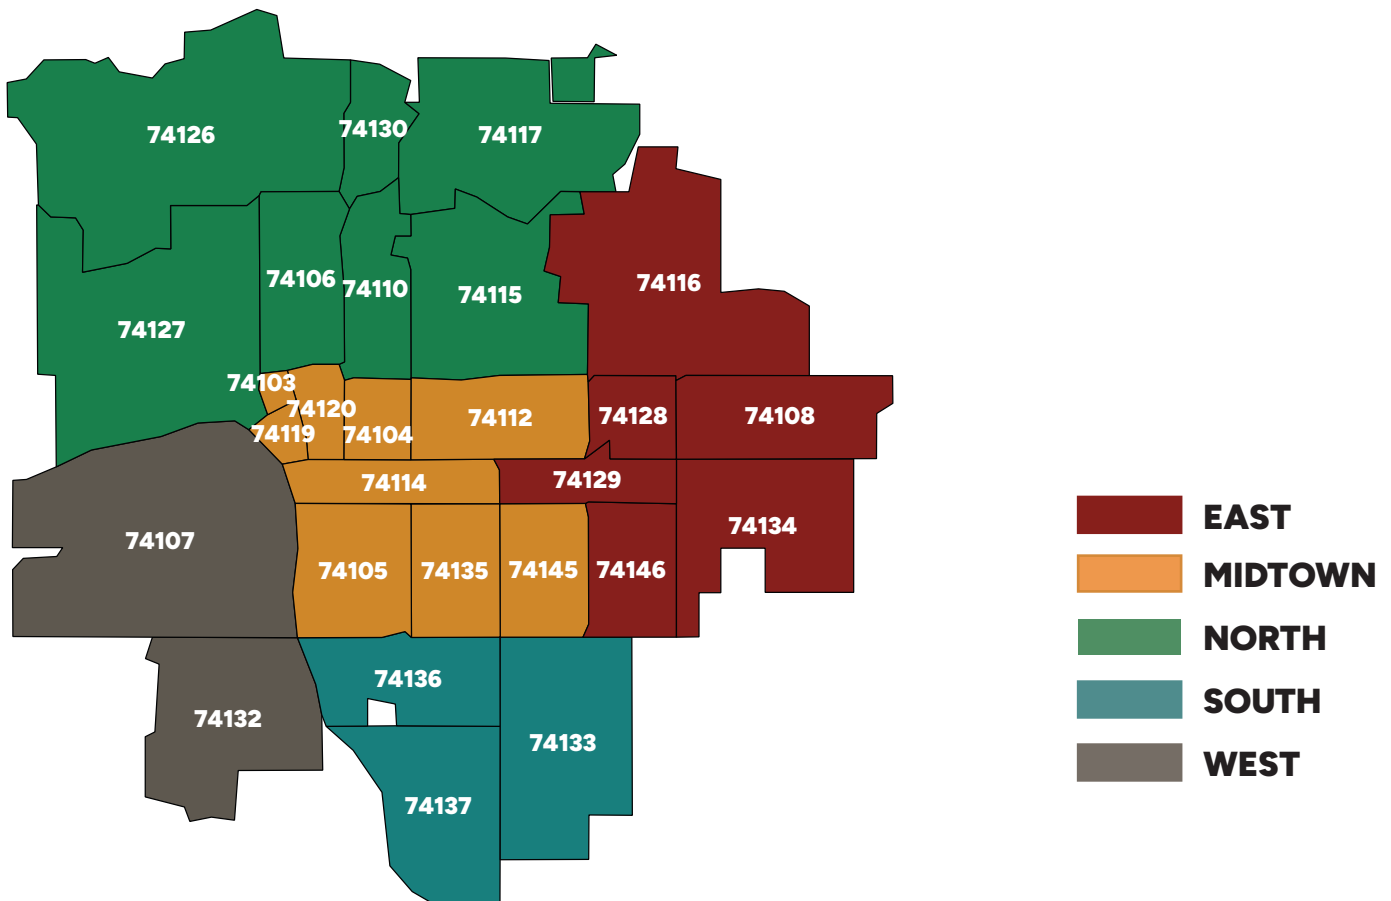

APPENDIX A

TULSA REGIONS

REGION	ZIP CODES	2022 POPULATION
East Tulsa	74108, 74116, 74128, 74129, 74134, 74146	81,527
Midtown Tulsa	74103, 74104, 74105, 74112, 74114, 74119, 74120, 74135, 74145	127,368
North Tulsa	74106, 74110, 74115, 74117, 74126, 74127, 74130	82,650
South Tulsa	74133, 74136, 74137	108,642
West Tulsa	74107, 74132	30,229
City of Tulsa		411,938

TULSA EQUALITY INDICATORS REGIONS WITH OVERLAY OF CITY OF TULSA NEIGHBORHOOD CONDITIONS INDEX NEIGHBORHOOD STATISTICAL AREAS

This map shows the boundaries of the 80 Neighborhood Statistical Areas defined by the City of Tulsa's Neighborhood Conditions Index (NCI) in relation to Equality Indicator regions.

While Tulsa Equality Indicators regions are based on zip codes, NCI areas are based on census tracts, producing boundary lines that don't necessarily align. NCI regions 46 and 47 are located within large zip codes that are associated primarily with other incorporated places.

The NCI provides detailed demographic and socioeconomic data as well as information about land use, transportation, economic development, access to social and cultural opportunities, public services and much more for every Tulsa neighborhood.