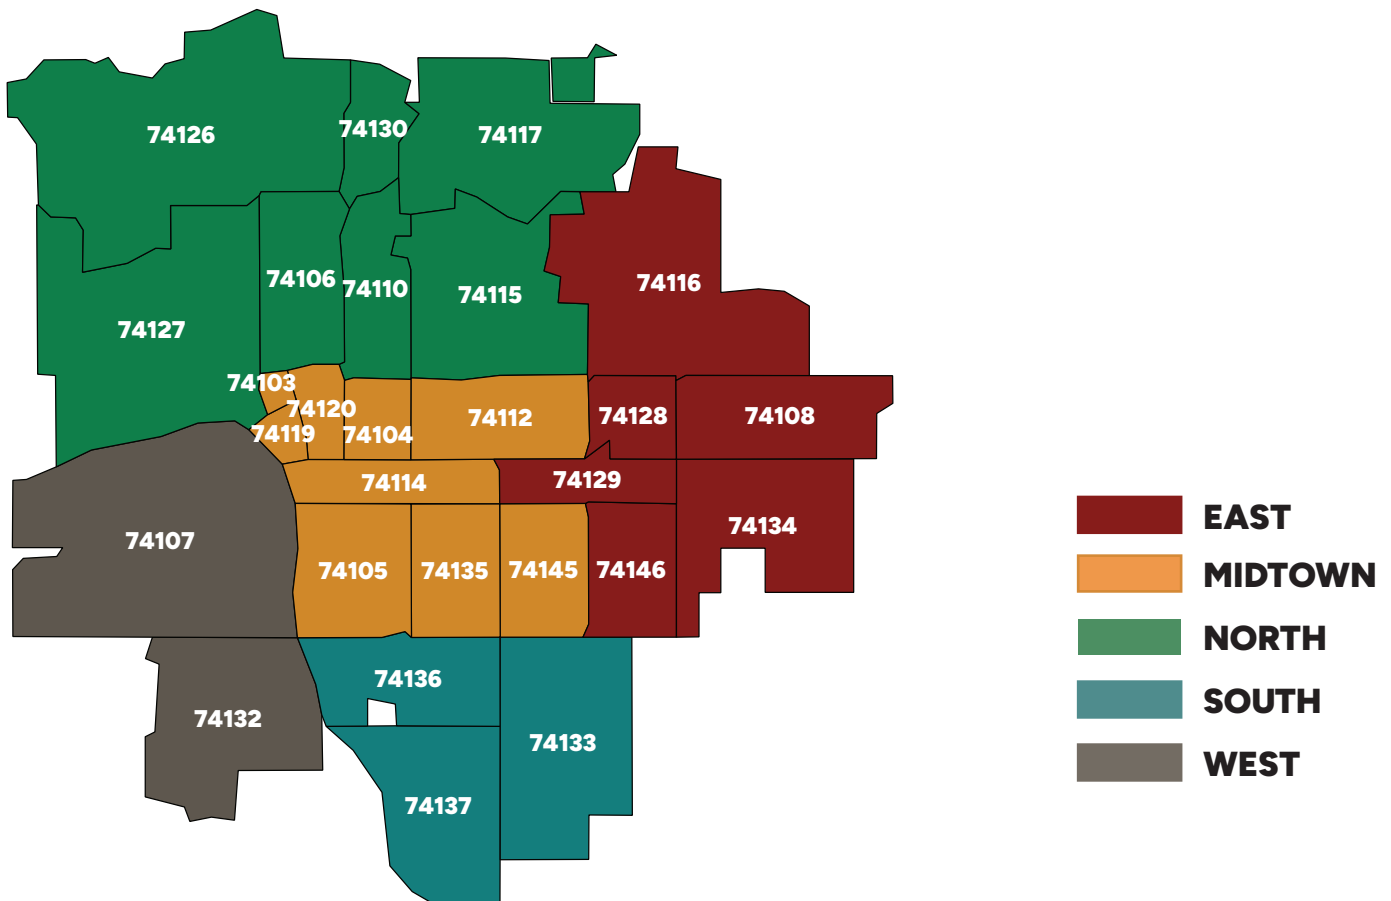

APPENDIX A

TULSA REGIONS

REGION	ZIP CODES	2022 POPULATION
East Tulsa	74108, 74116, 74128, 74129, 74134, 74146	81,527
Midtown Tulsa	74103, 74104, 74105, 74112, 74114, 74119, 74120, 74135, 74145	127,368
North Tulsa	74106, 74110, 74115, 74117, 74126, 74127, 74130	82,650
South Tulsa	74133, 74136, 74137	108,642
West Tulsa	74107, 74132	30,229
City of Tulsa		411,938

TULSA EQUALITY INDICATORS REGIONS WITH OVERLAY OF CITY OF TULSA NEIGHBORHOOD CONDITIONS INDEX NEIGHBORHOOD STATISTICAL AREAS

This map shows the boundaries of the 80 Neighborhood Statistical Areas defined by the City of Tulsa's Neighborhood Conditions Index (NCI) in relation to Equality Indicator regions.

While Tulsa Equality Indicators regions are based on zip codes, NCI areas are based on census tracts, producing boundary lines that don't necessarily align. NCI regions 46 and 47 are located within large zip codes that are associated primarily with other incorporated places.

The NCI provides detailed demographic and socioeconomic data as well as information about land use, transportation, economic development, access to social and cultural opportunities, public services and much more for every Tulsa neighborhood.