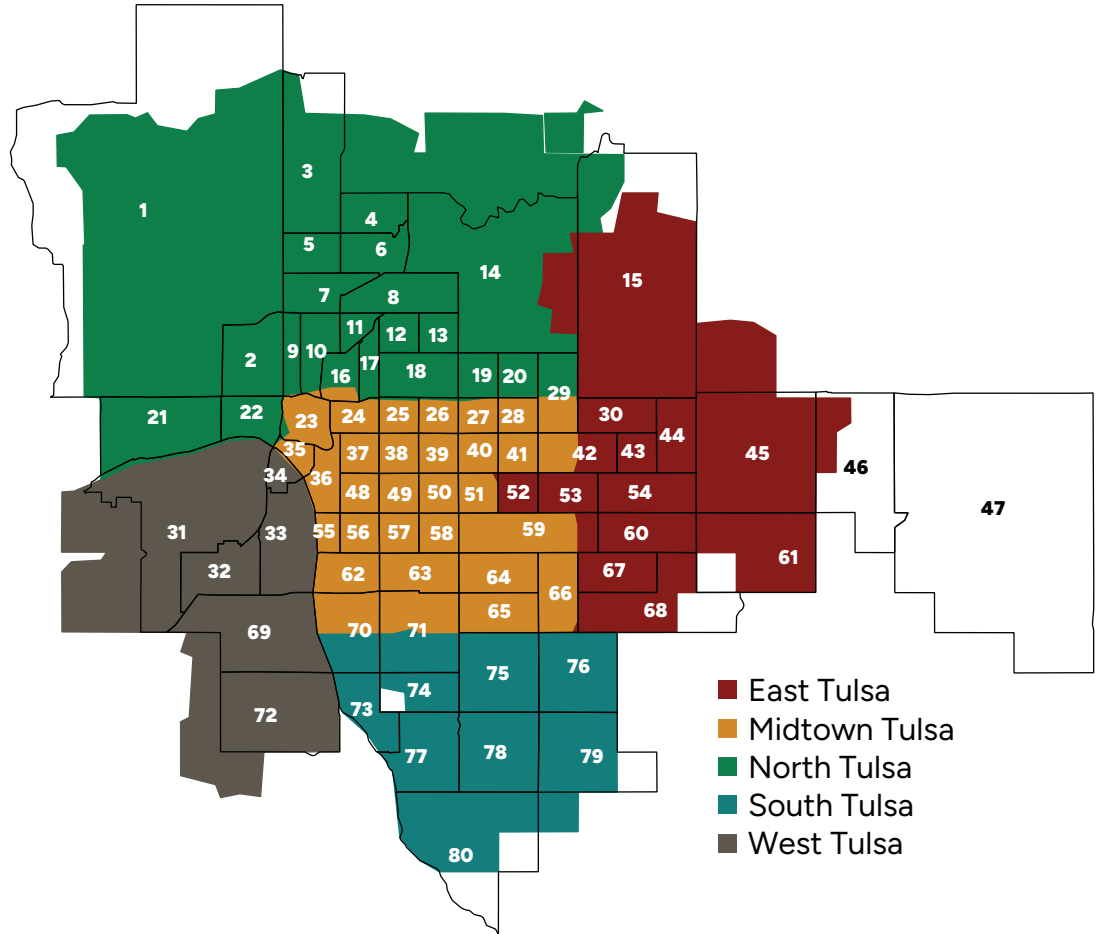

TULSA EQUALITY INDICATORS REGIONS WITH OVERLAY OF CITY OF TULSA NEIGHBORHOOD CONDITIONS INDEX NEIGHBORHOOD STATISTICAL AREAS

This map shows the boundaries of the 80 Neighborhood Statistical Areas defined by the City of Tulsa's Neighborhood Conditions Index (NCI) in relation to Equality Indicator regions.

While Tulsa Equality Indicators regions are based on zip codes, NCI areas are based on census tracts, producing boundary lines that don't necessarily align. NCI regions 46 and 47 are located within large zip codes that are associated primarily with other incorporated places.

The NCI provides detailed demographic and socioeconomic data as well as information about land use, transportation, economic development, access to social and cultural opportunities, public services and much more for every Tulsa neighborhood.

Learn more Tulsa's Neighborhood Conditions Index and access reports at <https://tulsaplanning.org/neighborhoods/nci/>.

Map Label Neighborhood Statistical Area

1	Osage Hills	21	Charles Page	41	Leisure Lanes	61	Stone Ridge
2	Gilcrease Hills	22	Irving	42	Metcalfe-Magic Circle	62	South Brookside
3	Chamberlain	23	Downtown	43	Cooper	63	Patrick Henry
4	North Ridge	24	Pearl	44	Tower Heights	64	Park Plaza
5	Walt Whitman	25	Kendall-Whittier	45	East Woods	65	Sungate
6	Flat Rock Creek	26	Turner Park	46	Spunky Creek	66	Regency-Woodland
7	Hawthorne	27	Braden Park	47	Fair Oaks	67	Alsuma
8	Lloyd Park	28	McClure Park	48	Woodward Park	68	Crystal Creek-Quail Ridge
9	Reservoir Hill-The Heights	29	Layman-Clarland	49	Bryn Mawr-Lakewood	69	Turkey Mountain
10	Dunbar-Greenwood	30	Western Village	50	Mayo	70	Riverwood
11	Booker T Washington	31	Berryhill	51	Hoover	71	Southern Hills
12	Springdale	32	Red Fork	52	Terrace	72	Tulsa Hills
13	Louisville Heights	33	Garden City	53	Longview	73	Kensington
14	Mohawk Park-Dawson	34	Eugene Field	54	Eastland	74	Harvard Bend
15	Mingo Valley	35	Riverview	55	West Brookside	75	Grissom-Thoreau
16	Crutchfield	36	Maple Ridge	56	East Brookside	76	Woodland Hills
17	Cherokee Heights	37	Cherry Street	57	Ranch Acres	77	Vensel Creek
18	Sequoyah	38	Renaissance-Florence Park	58	Whiteside	78	Hunter Park
19	Maplewood	39	Fair	59	Southroads-Briarwood	79	South Ridge
20	McKinley-Mitchell	40	Wedgwood-Crowell Heights	60	Briarglen-Plaza	80	South Point