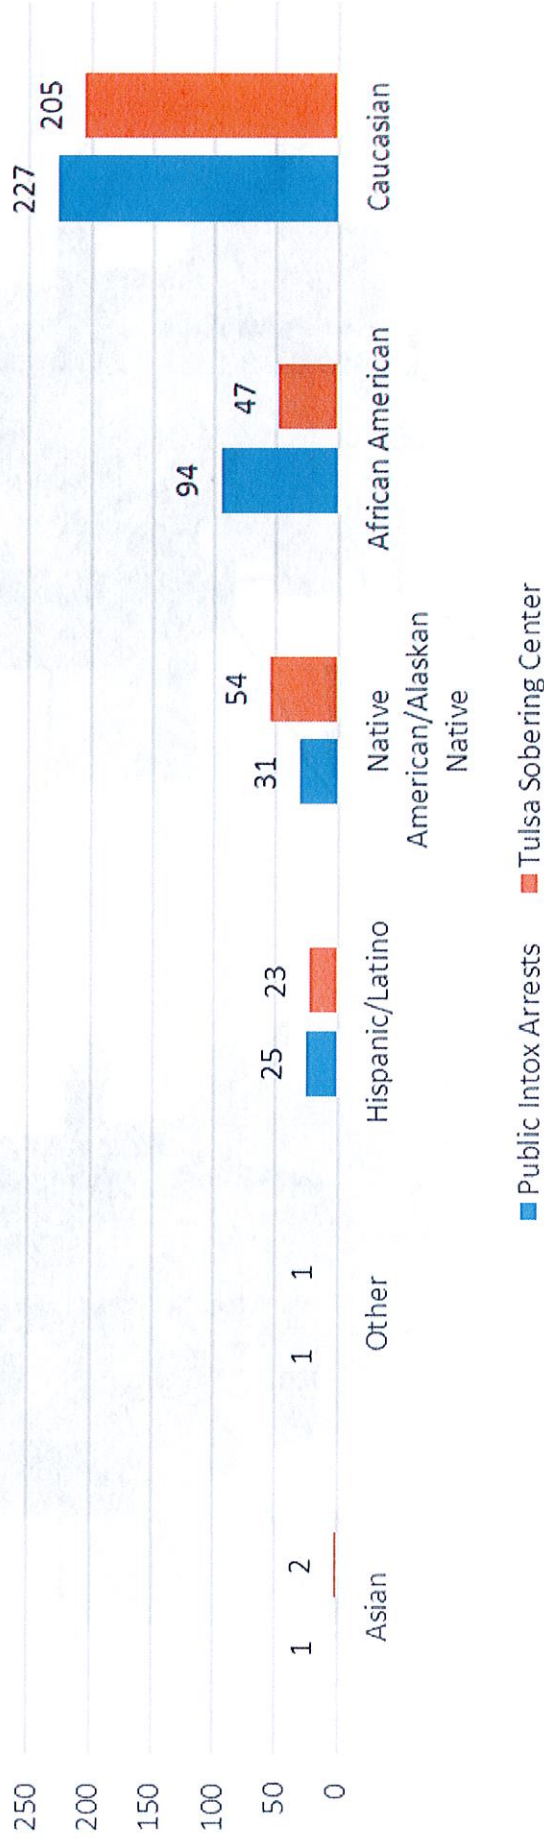

Arrests by Census Tract

Prepared by Human Rights Watch

Total Arrests

Arrests per Capita

Tulsa Sobering Center Intakes

Prepared by Mental Health Association Oklahoma

Race
Public Intox Arrests vs. Tulsa Sobering Center Intakes
(April - July 2019)

Court Debt in Tulsa County

Prepared by Oklahoma Policy Institute